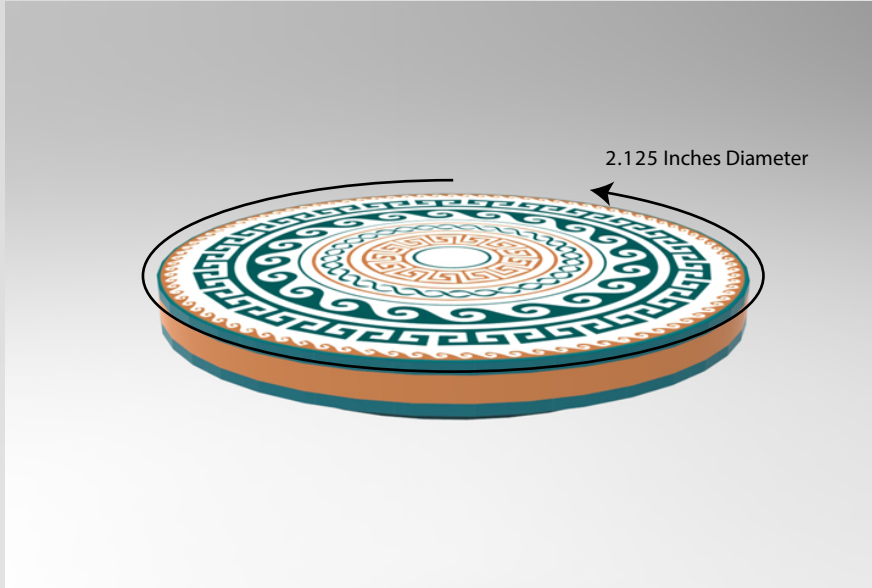

**PROJECT :** Candles With Himalayan White Salt & Wooden Lid

**PRESENTED BY :** Naeem Ahmad  
CEO | Optimum Industries PVT LTD

David Morganstein  
Chief Strategy Officer | Optimum Ind. PVT LTD

**PRODUCT 01 : Candle with Himalayan Salt Jar**  
**3.75 Inches Wide and 4.125 Inches Tall**

**Components : Salt Candle Holder**

Components : Hand Painted Wooden Lid

**PRODUCT 02 : Candle with Himalayan Salt Jar**  
**2.125 Inches Wide and 3.0 Inches Tall**

**Components : Salt Candle Holder**

Components : Hand Painted Wooden Lid

2.125 Inches Diameter

**PRODUCT 03 : Candle with Himalayan Salt Jar**  
**3.75 Inches Wide and 5.5 Inches Tall**

**Components : Salt Candle Holder**

Components : Hand Painted Wooden Lid

**PRODUCT 04 : Candle with Himalayan Salt Jar**  
**2.75 Inches Wide and 4.0 Inches Tall**

**Components : Salt Candle Holder**

**Components : Hand Painted Wooden Lid**

**PRODUCT 05 : Candle with Himalayan Salt Jar**  
**3.875 Inches Wide and 3.075 Inches Tall**

**Components : Salt Candle Holder**