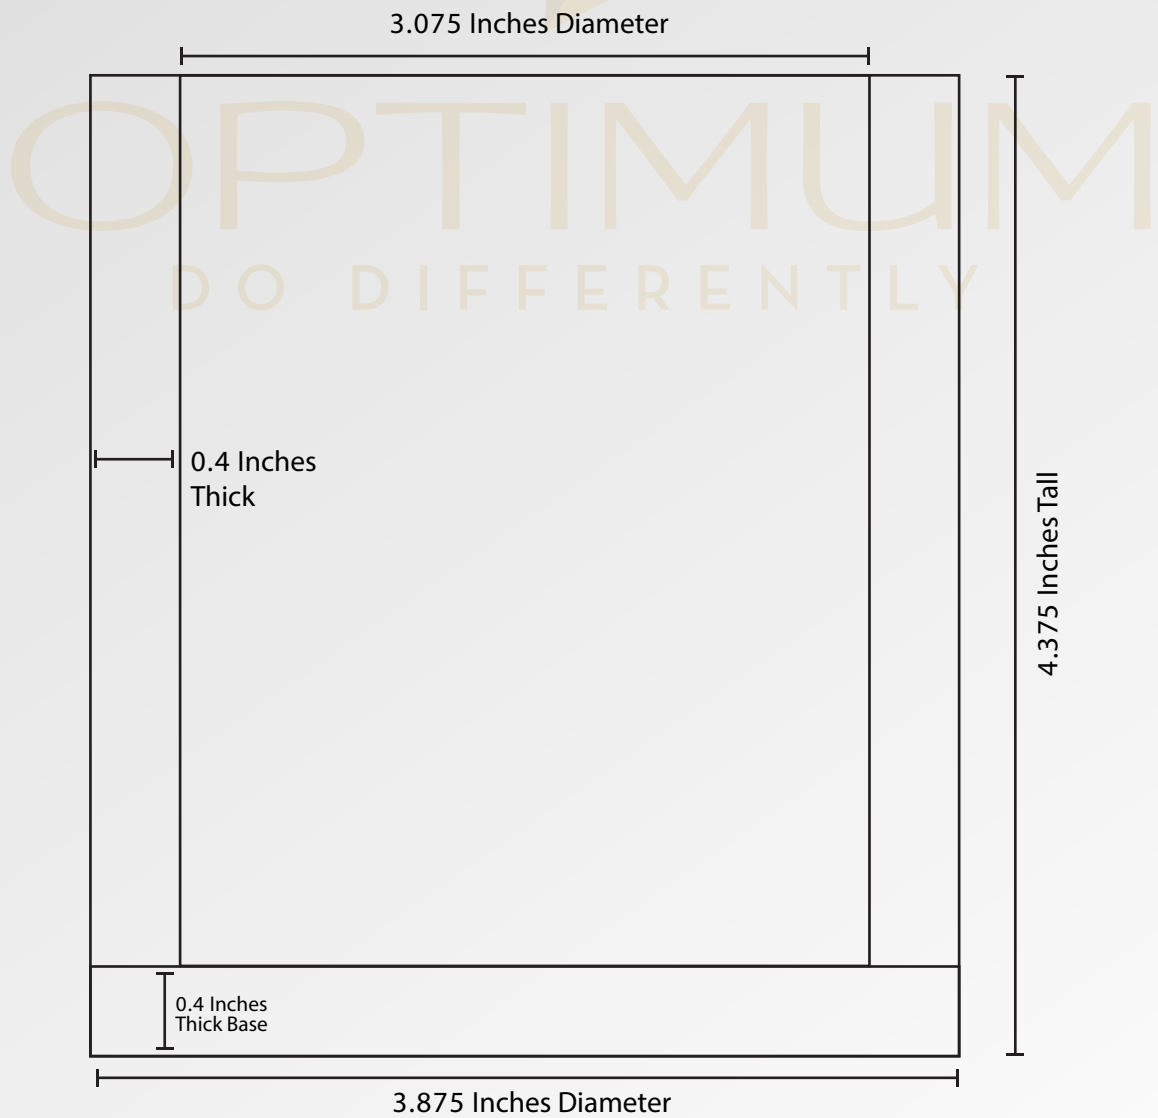

**Components : Salt Candle Holder**

Components : Hand Painted Wooden Lid

**PRODUCT 02 : Candle with Himalayan Salt Jar**  
**2.125 Inches Wide and 3.0 Inches Tall**

**Components : Salt Candle Holder**

Components : Hand Painted Wooden Lid

2.125 Inches Diameter

**PRODUCT 03 : Candle with Himalayan Salt Jar**  
**3.75 Inches Wide and 5.5 Inches Tall**

**Components : Salt Candle Holder**

Components : Hand Painted Wooden Lid

**PRODUCT 04 : Candle with Himalayan Salt Jar**  
**2.75 Inches Wide and 4.0 Inches Tall**

**Components : Salt Candle Holder**

**Components : Hand Painted Wooden Lid**

**PRODUCT 05 : Candle with Himalayan Salt Jar**  
**3.875 Inches Wide and 3.075 Inches Tall**

**Components : Salt Candle Holder**

Components : Hand Painted Wooden Lid

**PRODUCT 06 : Candle with Himalayan Salt Jar**  
**3 Inches Wide and 3.25 Inches Tall**

**Components : Salt Candle Holder**

**Components : Hand Painted Wooden Lid**

**Packaging : Customized Packaging Box**