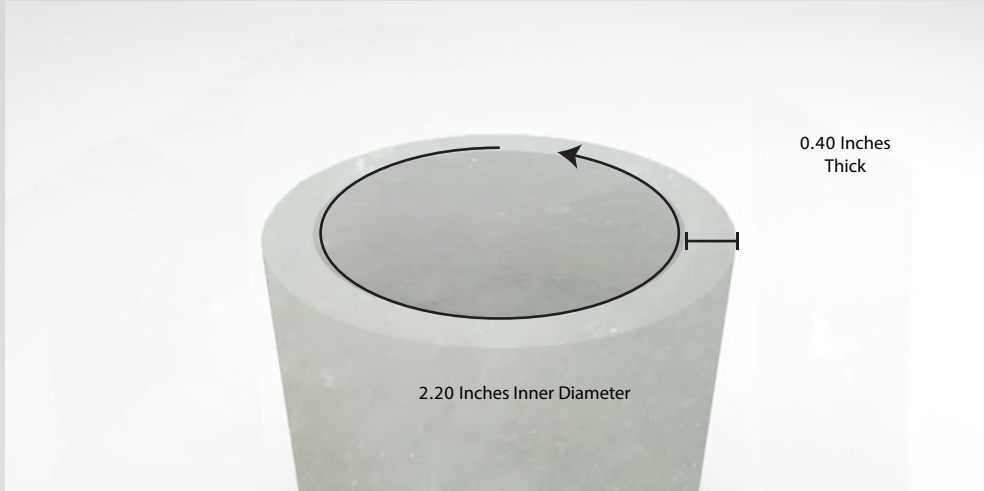

2.125 Inches Diameter

**PRODUCT 03 : Candle with Himalayan Salt Jar**  
**3.75 Inches Wide and 5.5 Inches Tall**

**Components : Salt Candle Holder**

Components : Hand Painted Wooden Lid

**PRODUCT 04 : Candle with Himalayan Salt Jar**  
**2.75 Inches Wide and 4.0 Inches Tall**

**Components : Salt Candle Holder**

**Components : Hand Painted Wooden Lid**

**PRODUCT 05 : Candle with Himalayan Salt Jar**  
**3.875 Inches Wide and 3.075 Inches Tall**

**Components : Salt Candle Holder**

Components : Hand Painted Wooden Lid

**PRODUCT 06 : Candle with Himalayan Salt Jar**  
**3 Inches Wide and 3.25 Inches Tall**

**Components : Salt Candle Holder**

**Components : Hand Painted Wooden Lid**

**Packaging : Customized Packaging Box**