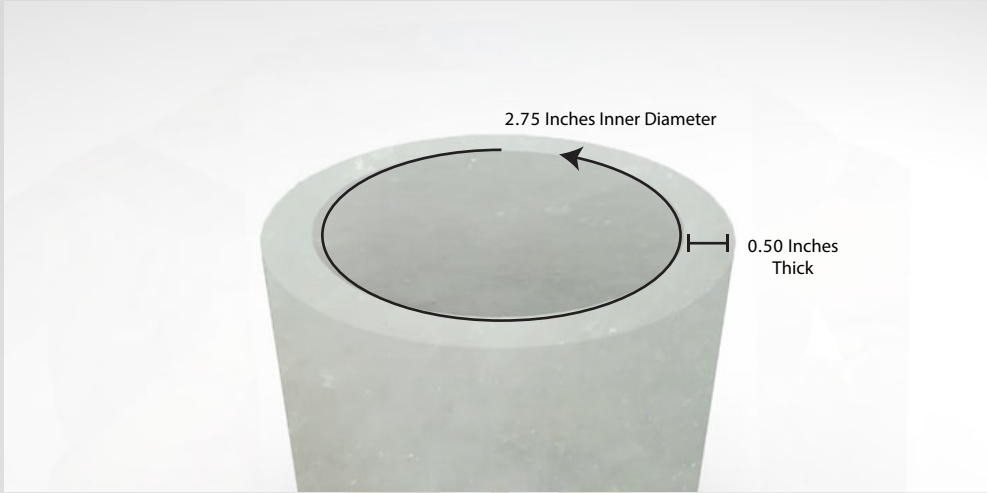

**Components : Salt Candle Holder**

Components : Hand Painted Wooden Lid

**PRODUCT 02 : Candle with Himalayan Salt Jar**  
**2.125 Inches Wide and 3.0 Inches Tall**

**Components : Salt Candle Holder**

Components : Hand Painted Wooden Lid

2.125 Inches Diameter

**PRODUCT 03 : Candle with Himalayan Salt Jar**  
**3.75 Inches Wide and 5.5 Inches Tall**

**Components : Salt Candle Holder**

Components : Hand Painted Wooden Lid

**PRODUCT 04 : Candle with Himalayan Salt Jar**  
**2.75 Inches Wide and 4.0 Inches Tall**

**Components : Salt Candle Holder**

**Components : Hand Painted Wooden Lid**

**PRODUCT 05 : Candle with Himalayan Salt Jar**  
**3.875 Inches Wide and 3.075 Inches Tall**

**Components : Salt Candle Holder**

Components : Hand Painted Wooden Lid

**PRODUCT 06 : Candle with Himalayan Salt Jar**  
**3 Inches Wide and 3.25 Inches Tall**

**Components : Salt Candle Holder**

**Components : Hand Painted Wooden Lid**

**Packaging : Customized Packaging Box**