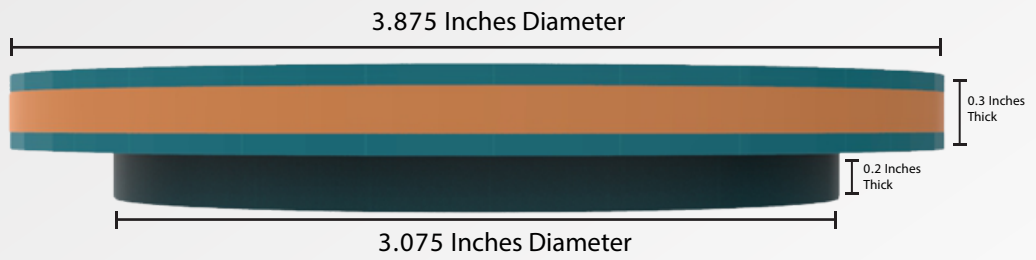

2.125 Inches Diameter

**PRODUCT 03 : Candle with Himalayan Salt Jar**  
**3.75 Inches Wide and 5.5 Inches Tall**

**Components : Salt Candle Holder**

Components : Hand Painted Wooden Lid

**PRODUCT 04 : Candle with Himalayan Salt Jar**  
**2.75 Inches Wide and 4.0 Inches Tall**

**Components : Salt Candle Holder**

**Components : Hand Painted Wooden Lid**

**PRODUCT 05 : Candle with Himalayan Salt Jar**  
**3.875 Inches Wide and 3.075 Inches Tall**

**Components : Salt Candle Holder**

Components : Hand Painted Wooden Lid

**PRODUCT 06 : Candle with Himalayan Salt Jar**  
**3 Inches Wide and 3.25 Inches Tall**

**Components : Salt Candle Holder**

**Components : Hand Painted Wooden Lid**

**Packaging : Customized Packaging Box**