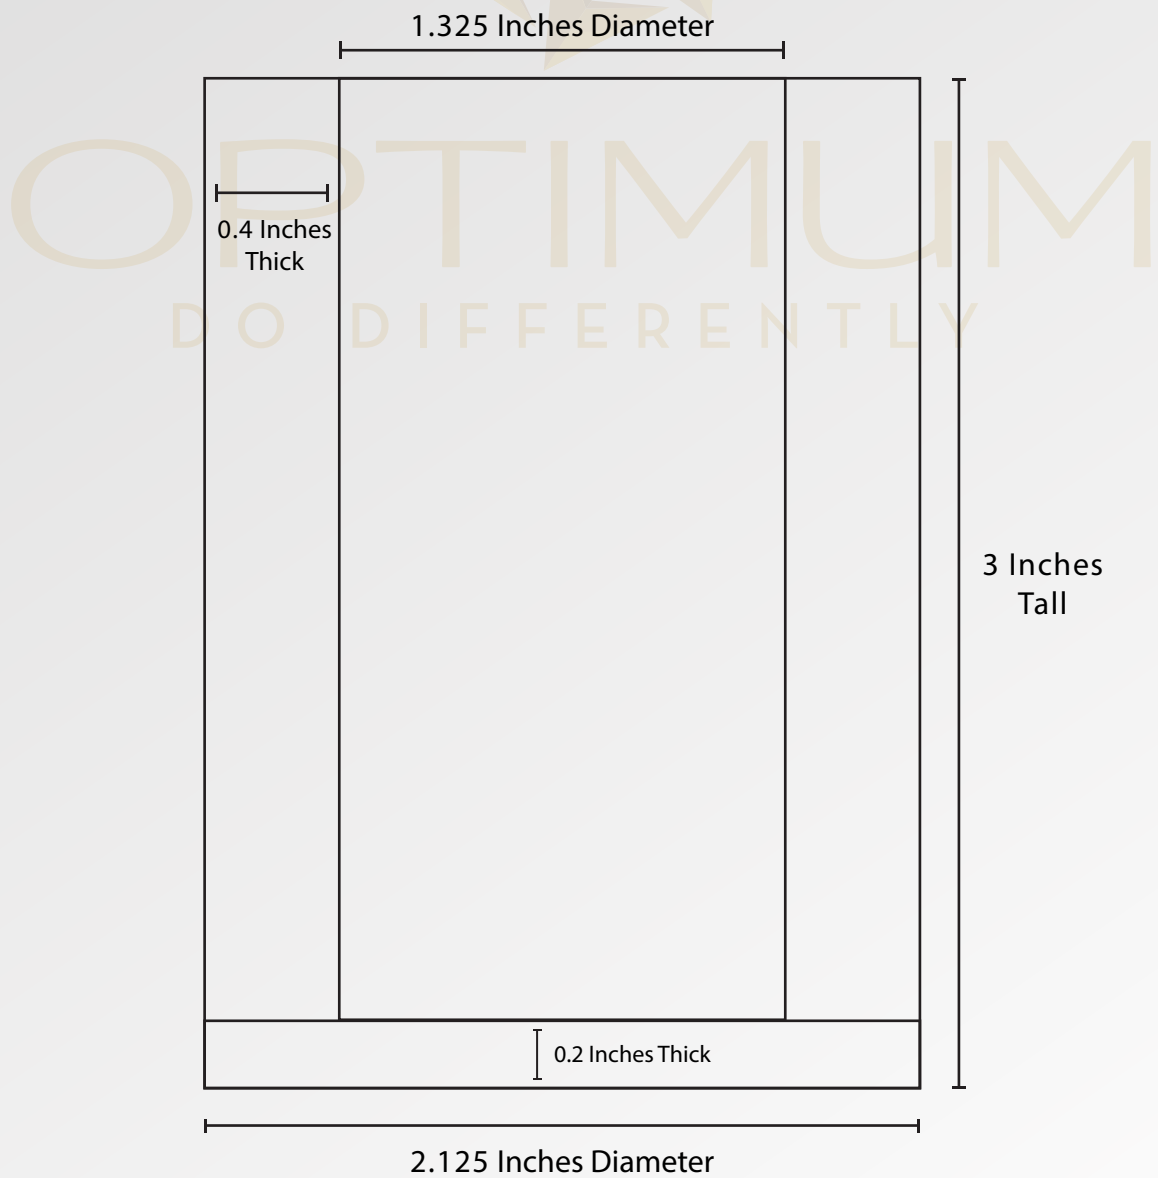

**Components : Salt Candle Holder**

Components : Hand Painted Wooden Lid

**PRODUCT 02 : Candle with Himalayan Salt Jar**  
**2.125 Inches Wide and 3.0 Inches Tall**

**Components : Salt Candle Holder**

Components : Hand Painted Wooden Lid

2.125 Inches Diameter

**PRODUCT 03 : Candle with Himalayan Salt Jar**  
**3.75 Inches Wide and 5.5 Inches Tall**

**Components : Salt Candle Holder**

Components : Hand Painted Wooden Lid

**PRODUCT 04 : Candle with Himalayan Salt Jar**  
**2.75 Inches Wide and 4.0 Inches Tall**

**Components : Salt Candle Holder**

**Components : Hand Painted Wooden Lid**

**PRODUCT 05 : Candle with Himalayan Salt Jar**  
**3.875 Inches Wide and 3.075 Inches Tall**

**Components : Salt Candle Holder**

Components : Hand Painted Wooden Lid

**PRODUCT 06 : Candle with Himalayan Salt Jar**  
**3 Inches Wide and 3.25 Inches Tall**

**Components : Salt Candle Holder**

**Components : Hand Painted Wooden Lid**

**Packaging : Customized Packaging Box**