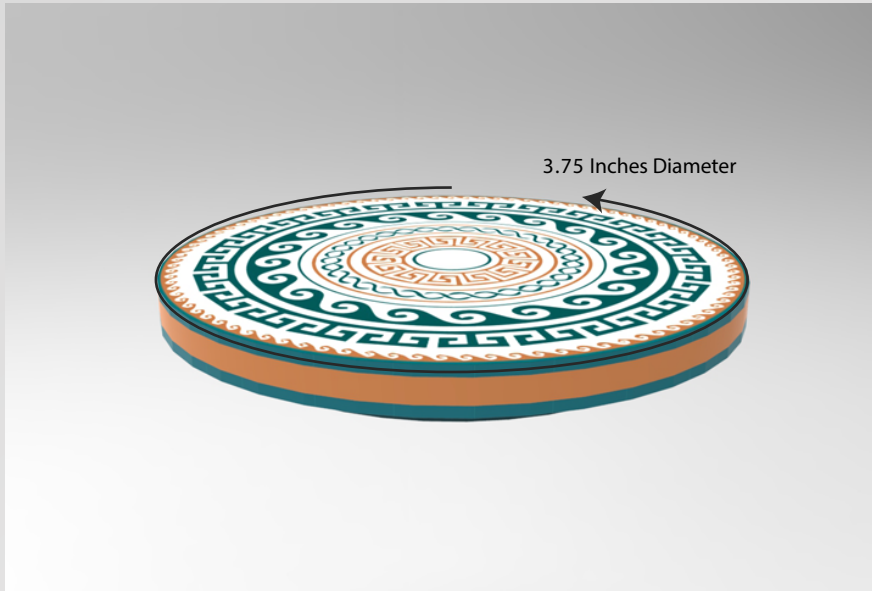

**Components : Salt Candle Holder**

Components : Hand Painted Wooden Lid

**PRODUCT 02 : Candle with Himalayan Salt Jar**  
**2.125 Inches Wide and 3.0 Inches Tall**

**Components : Salt Candle Holder**

Components : Hand Painted Wooden Lid

2.125 Inches Diameter

**PRODUCT 03 : Candle with Himalayan Salt Jar**  
**3.75 Inches Wide and 5.5 Inches Tall**

**Components : Salt Candle Holder**

Components : Hand Painted Wooden Lid

**PRODUCT 04 : Candle with Himalayan Salt Jar**  
**2.75 Inches Wide and 4.0 Inches Tall**

**Components : Salt Candle Holder**

**Components : Hand Painted Wooden Lid**

**PRODUCT 05 : Candle with Himalayan Salt Jar**  
**3.875 Inches Wide and 3.075 Inches Tall**

**Components : Salt Candle Holder**

Components : Hand Painted Wooden Lid

**PRODUCT 06 : Candle with Himalayan Salt Jar**  
**3 Inches Wide and 3.25 Inches Tall**

**Components : Salt Candle Holder**

**Components : Hand Painted Wooden Lid**

**Packaging : Customized Packaging Box**