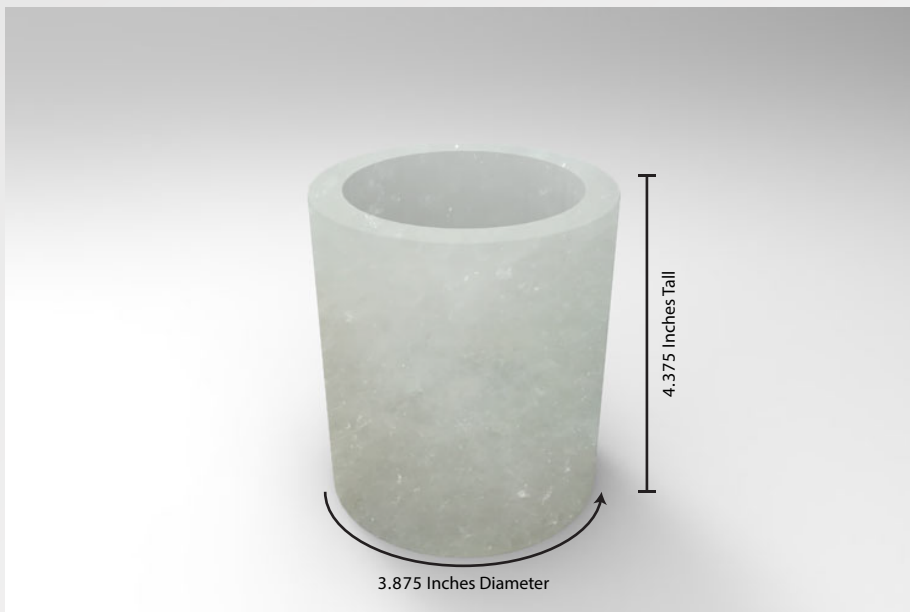

**Components : Salt Candle Holder**

Components : Hand Painted Wooden Lid

**PRODUCT 02 : Candle with Himalayan Salt Jar**  
**2.125 Inches Wide and 3.0 Inches Tall**

**Components : Salt Candle Holder**

Components : Hand Painted Wooden Lid

2.125 Inches Diameter

**PRODUCT 03 : Candle with Himalayan Salt Jar**  
**3.75 Inches Wide and 5.5 Inches Tall**

**Components : Salt Candle Holder**

Components : Hand Painted Wooden Lid

**PRODUCT 04 : Candle with Himalayan Salt Jar**  
**2.75 Inches Wide and 4.0 Inches Tall**

**Components : Salt Candle Holder**

**Components : Hand Painted Wooden Lid**

**PRODUCT 05 : Candle with Himalayan Salt Jar**  
**3.875 Inches Wide and 3.075 Inches Tall**

**Components : Salt Candle Holder**

Components : Hand Painted Wooden Lid

**PRODUCT 06 : Candle with Himalayan Salt Jar**  
**3 Inches Wide and 3.25 Inches Tall**

**Components : Salt Candle Holder**

**Components : Hand Painted Wooden Lid**

**Packaging : Customized Packaging Box**