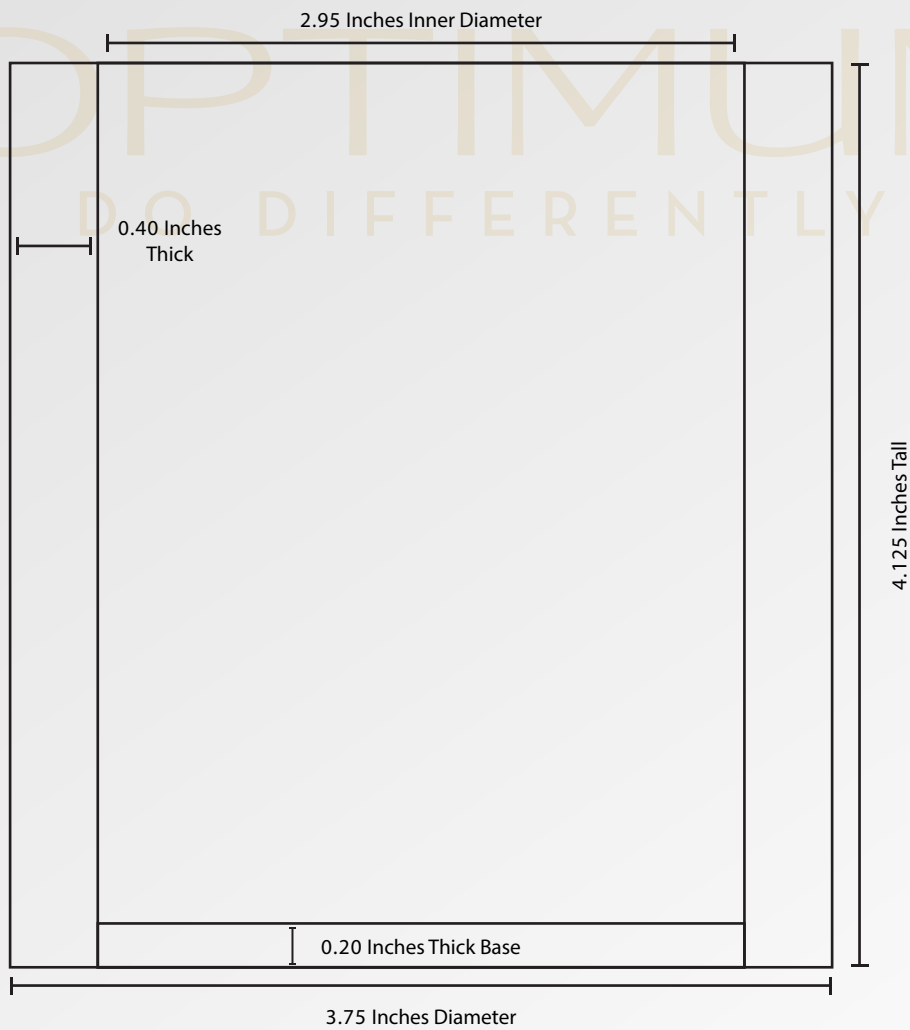

**Components : Salt Candle Holder**

Components : Hand Painted Wooden Lid

**PRODUCT 02 : Candle with Himalayan Salt Jar**  
**2.125 Inches Wide and 3.0 Inches Tall**

**Components : Salt Candle Holder**

Components : Hand Painted Wooden Lid

2.125 Inches Diameter

**PRODUCT 03 : Candle with Himalayan Salt Jar**  
**3.75 Inches Wide and 5.5 Inches Tall**

**Components : Salt Candle Holder**

Components : Hand Painted Wooden Lid

**PRODUCT 04 : Candle with Himalayan Salt Jar**  
**2.75 Inches Wide and 4.0 Inches Tall**

**Components : Salt Candle Holder**

**Components : Hand Painted Wooden Lid**

**PRODUCT 05 : Candle with Himalayan Salt Jar**  
**3.875 Inches Wide and 3.075 Inches Tall**

**Components : Salt Candle Holder**

Components : Hand Painted Wooden Lid

**PRODUCT 06 : Candle with Himalayan Salt Jar**  
**3 Inches Wide and 3.25 Inches Tall**

**Components : Salt Candle Holder**

**Components : Hand Painted Wooden Lid**

**Packaging : Customized Packaging Box**