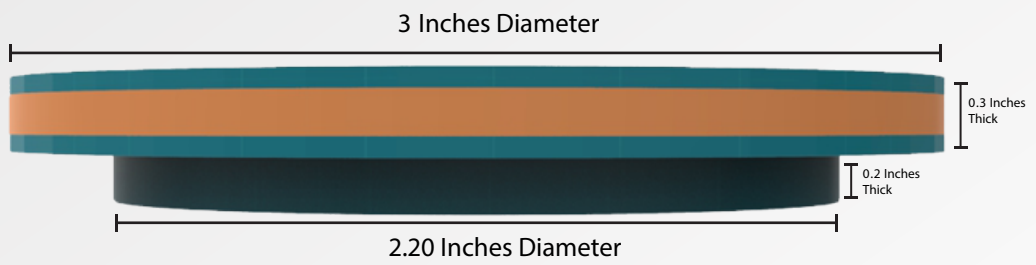

**Components : Salt Candle Holder**

**Components : Hand Painted Wooden Lid**

**PRODUCT 05 : Candle with Himalayan Salt Jar**  
**3.875 Inches Wide and 3.075 Inches Tall**

**Components : Salt Candle Holder**

Components : Hand Painted Wooden Lid

**PRODUCT 06 : Candle with Himalayan Salt Jar**  
**3 Inches Wide and 3.25 Inches Tall**

**Components : Salt Candle Holder**

**Components : Hand Painted Wooden Lid**

**Packaging : Customized Packaging Box**