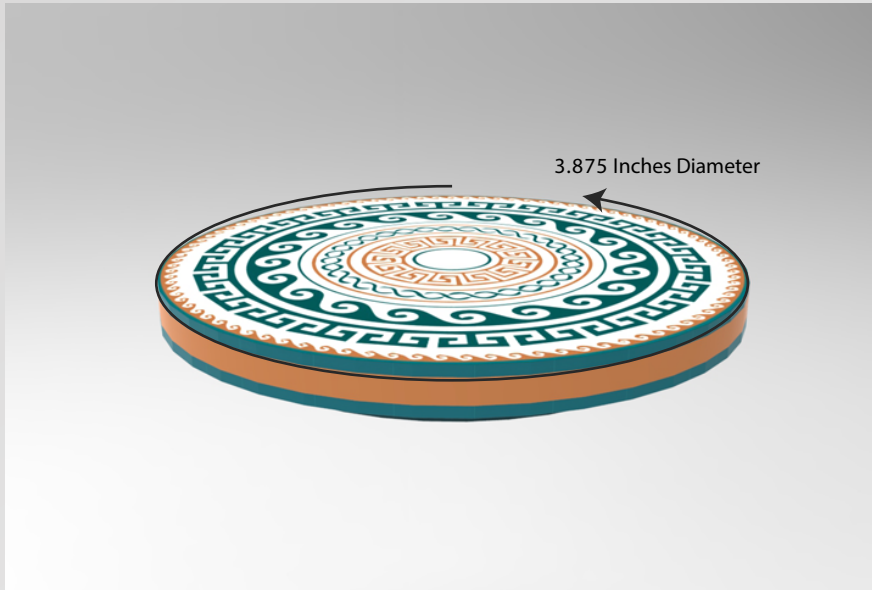

**Components : Salt Candle Holder**

Components : Hand Painted Wooden Lid

**PRODUCT 02 : Candle with Himalayan Salt Jar**  
**2.125 Inches Wide and 3.0 Inches Tall**

**Components : Salt Candle Holder**

Components : Hand Painted Wooden Lid

2.125 Inches Diameter

**PRODUCT 03 : Candle with Himalayan Salt Jar**  
**3.75 Inches Wide and 5.5 Inches Tall**

**Components : Salt Candle Holder**

Components : Hand Painted Wooden Lid

**PRODUCT 04 : Candle with Himalayan Salt Jar**  
**2.75 Inches Wide and 4.0 Inches Tall**

**Components : Salt Candle Holder**

**Components : Hand Painted Wooden Lid**

**PRODUCT 05 : Candle with Himalayan Salt Jar**  
**3.875 Inches Wide and 3.075 Inches Tall**

**Components : Salt Candle Holder**

Components : Hand Painted Wooden Lid

**PRODUCT 06 : Candle with Himalayan Salt Jar**  
**3 Inches Wide and 3.25 Inches Tall**

**Components : Salt Candle Holder**

**Components : Hand Painted Wooden Lid**

**Packaging : Customized Packaging Box**