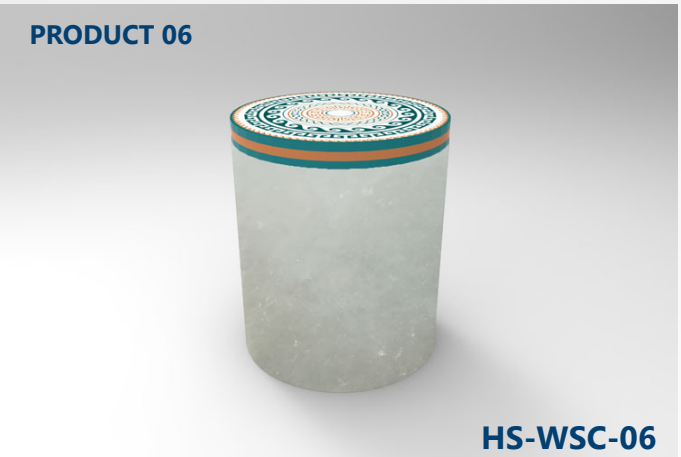

**PROJECT :** Candles With Himalayan White Salt & Wooden Lid

**PRESENTED BY :** Naeem Ahmad  
CEO | Optimum Industries PVT LTD

David Morganstein  
Chief Strategy Officer | Optimum Ind. PVT LTD

**PRODUCT 01 : Candle with Himalayan Salt Jar**  
**3.75 Inches Wide and 4.125 Inches Tall**

**Components : Salt Candle Holder**

Components : Hand Painted Wooden Lid

**PRODUCT 02 : Candle with Himalayan Salt Jar**  
**2.125 Inches Wide and 3.0 Inches Tall**

**Components : Salt Candle Holder**

Components : Hand Painted Wooden Lid

2.125 Inches Diameter

**PRODUCT 03 : Candle with Himalayan Salt Jar**  
**3.75 Inches Wide and 5.5 Inches Tall**

**Components : Salt Candle Holder**

Components : Hand Painted Wooden Lid

**PRODUCT 04 : Candle with Himalayan Salt Jar**  
**2.75 Inches Wide and 4.0 Inches Tall**

**Components : Salt Candle Holder**

**Components : Hand Painted Wooden Lid**

**PRODUCT 05 : Candle with Himalayan Salt Jar**  
**3.875 Inches Wide and 3.075 Inches Tall**

**Components : Salt Candle Holder**