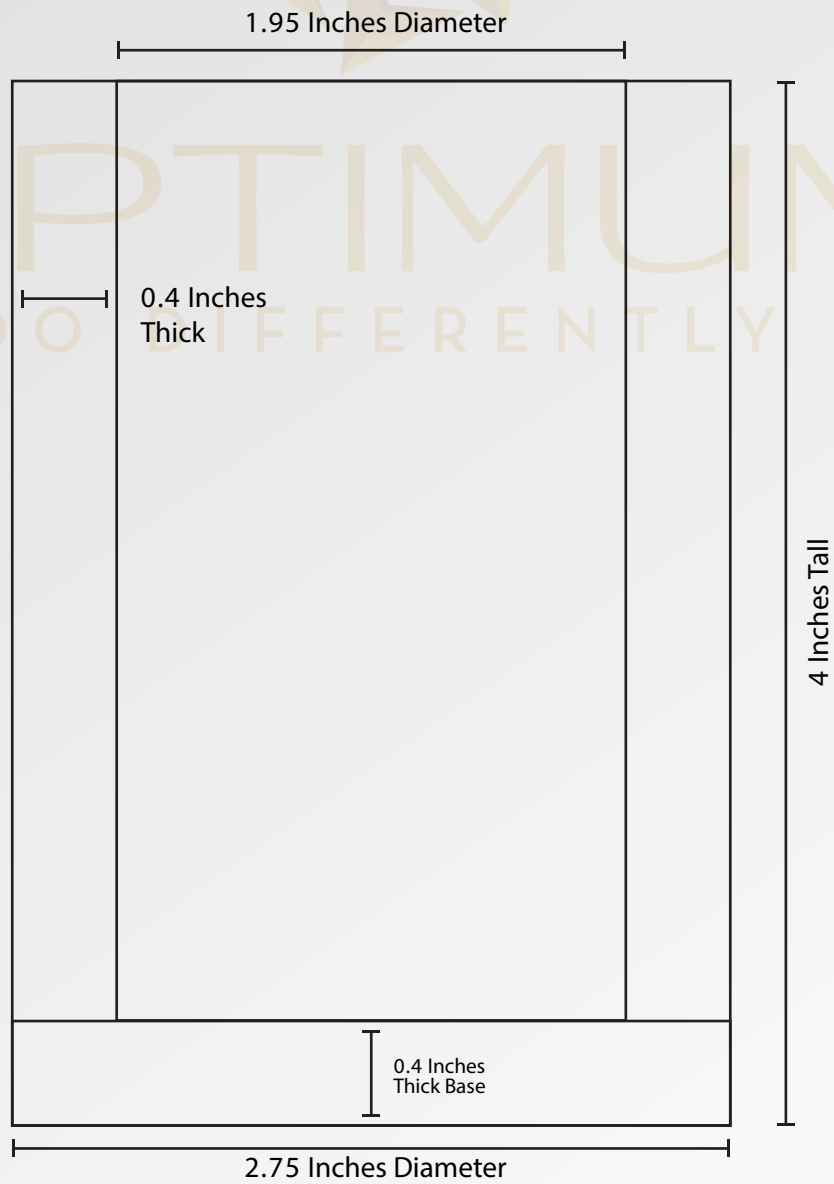

**Components : Salt Candle Holder**

Components : Hand Painted Wooden Lid

**PRODUCT 02 : Candle with Himalayan Salt Jar**  
**2.125 Inches Wide and 3.0 Inches Tall**

**Components : Salt Candle Holder**

Components : Hand Painted Wooden Lid

2.125 Inches Diameter

**PRODUCT 03 : Candle with Himalayan Salt Jar**  
**3.75 Inches Wide and 5.5 Inches Tall**

**Components : Salt Candle Holder**

Components : Hand Painted Wooden Lid

**PRODUCT 04 : Candle with Himalayan Salt Jar**  
**2.75 Inches Wide and 4.0 Inches Tall**

**Components : Salt Candle Holder**

**Components : Hand Painted Wooden Lid**

**PRODUCT 05 : Candle with Himalayan Salt Jar**  
**3.875 Inches Wide and 3.075 Inches Tall**

**Components : Salt Candle Holder**

Components : Hand Painted Wooden Lid

**PRODUCT 06 : Candle with Himalayan Salt Jar**  
**3 Inches Wide and 3.25 Inches Tall**

**Components : Salt Candle Holder**

**Components : Hand Painted Wooden Lid**

**Packaging : Customized Packaging Box**