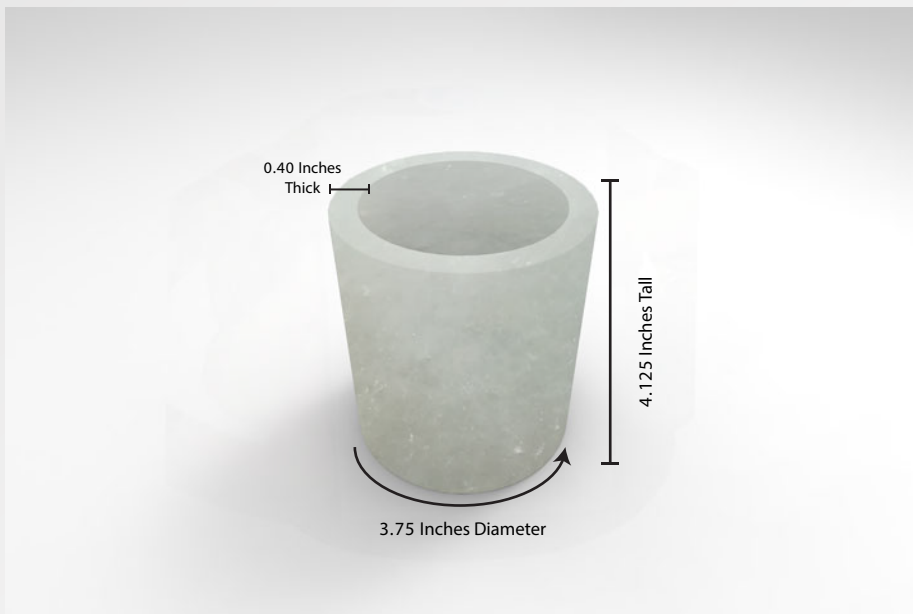

**PROJECT :** Candles With Himalayan White Salt & Wooden Lid

**PRESENTED BY :** Naeem Ahmad  
CEO | Optimum Industries PVT LTD

David Morganstein  
Chief Strategy Officer | Optimum Ind. PVT LTD

**PRODUCT 01 : Candle with Himalayan Salt Jar**  
**3.75 Inches Wide and 4.125 Inches Tall**

**Components : Salt Candle Holder**

Components : Hand Painted Wooden Lid

**PRODUCT 02 : Candle with Himalayan Salt Jar**  
**2.125 Inches Wide and 3.0 Inches Tall**

**Components : Salt Candle Holder**

Components : Hand Painted Wooden Lid

2.125 Inches Diameter

**PRODUCT 03 : Candle with Himalayan Salt Jar**  
**3.75 Inches Wide and 5.5 Inches Tall**

**Components : Salt Candle Holder**

Components : Hand Painted Wooden Lid

**PRODUCT 04 : Candle with Himalayan Salt Jar**  
**2.75 Inches Wide and 4.0 Inches Tall**

**Components : Salt Candle Holder**

**Components : Hand Painted Wooden Lid**

**PRODUCT 05 : Candle with Himalayan Salt Jar**  
**3.875 Inches Wide and 3.075 Inches Tall**

**Components : Salt Candle Holder**