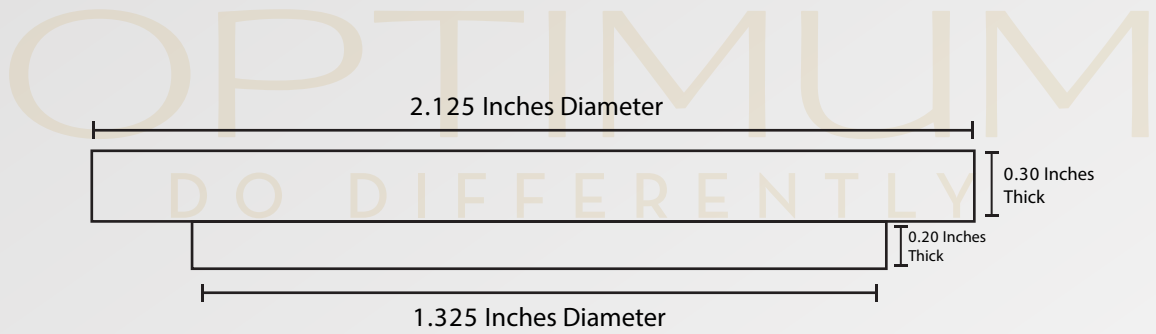

**Components : Salt Candle Holder**

Components : Hand Painted Wooden Lid

**PRODUCT 02 : Candle with Himalayan Salt Jar**  
**2.125 Inches Wide and 3.0 Inches Tall**

**Components : Salt Candle Holder**

Components : Hand Painted Wooden Lid

2.125 Inches Diameter

**PRODUCT 03 : Candle with Himalayan Salt Jar**  
**3.75 Inches Wide and 5.5 Inches Tall**

**Components : Salt Candle Holder**

Components : Hand Painted Wooden Lid

**PRODUCT 04 : Candle with Himalayan Salt Jar**  
**2.75 Inches Wide and 4.0 Inches Tall**

**Components : Salt Candle Holder**

**Components : Hand Painted Wooden Lid**

**PRODUCT 05 : Candle with Himalayan Salt Jar**  
**3.875 Inches Wide and 3.075 Inches Tall**

**Components : Salt Candle Holder**

Components : Hand Painted Wooden Lid

**PRODUCT 06 : Candle with Himalayan Salt Jar**  
**3 Inches Wide and 3.25 Inches Tall**

**Components : Salt Candle Holder**

**Components : Hand Painted Wooden Lid**

**Packaging : Customized Packaging Box**