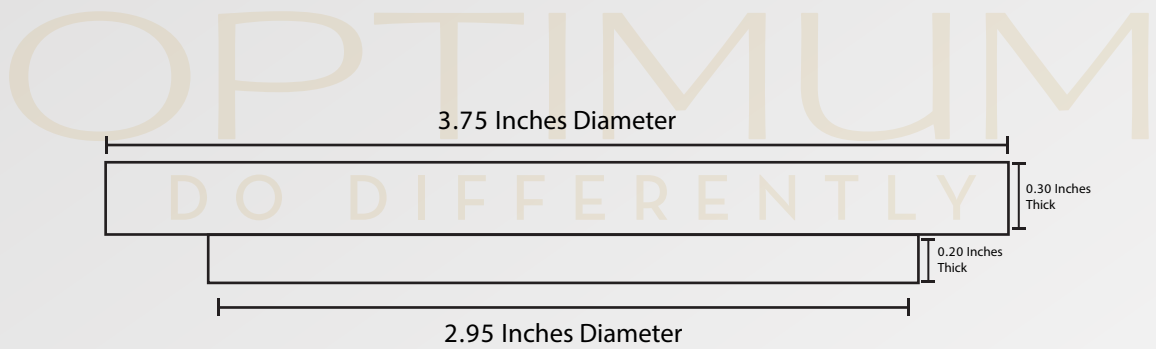

**PROJECT :** Candles With Himalayan White Salt & Wooden Lid

**PRESENTED BY :** Naeem Ahmad  
CEO | Optimum Industries PVT LTD

David Morganstein  
Chief Strategy Officer | Optimum Ind. PVT LTD

**PRODUCT 01 : Candle with Himalayan Salt Jar**  
**3.75 Inches Wide and 4.125 Inches Tall**

**Components : Salt Candle Holder**

Components : Hand Painted Wooden Lid

**PRODUCT 02 : Candle with Himalayan Salt Jar**  
**2.125 Inches Wide and 3.0 Inches Tall**

**Components : Salt Candle Holder**

Components : Hand Painted Wooden Lid

2.125 Inches Diameter

**PRODUCT 03 : Candle with Himalayan Salt Jar**  
**3.75 Inches Wide and 5.5 Inches Tall**

**Components : Salt Candle Holder**

Components : Hand Painted Wooden Lid

**PRODUCT 04 : Candle with Himalayan Salt Jar**  
**2.75 Inches Wide and 4.0 Inches Tall**

**Components : Salt Candle Holder**

**Components : Hand Painted Wooden Lid**

**PRODUCT 05 : Candle with Himalayan Salt Jar**  
**3.875 Inches Wide and 3.075 Inches Tall**

**Components : Salt Candle Holder**