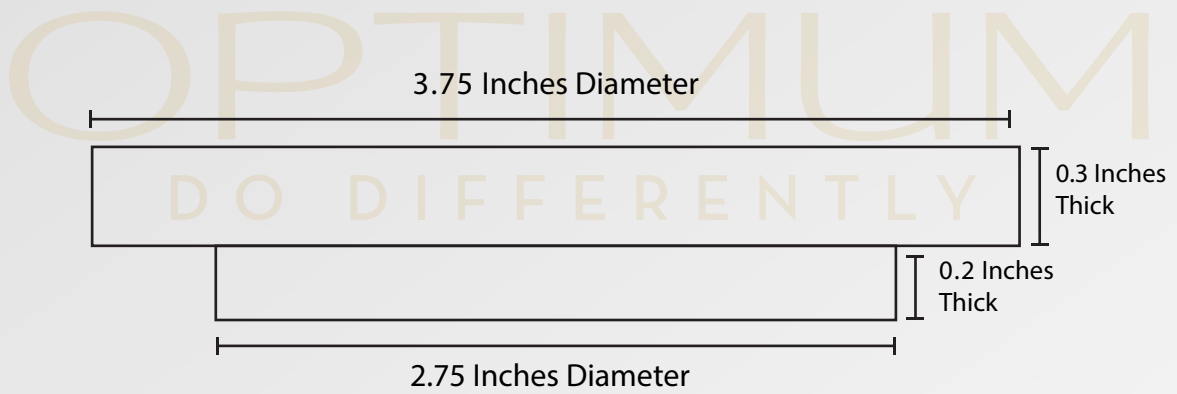

**Components : Salt Candle Holder**

Components : Hand Painted Wooden Lid

**PRODUCT 02 : Candle with Himalayan Salt Jar**  
**2.125 Inches Wide and 3.0 Inches Tall**

**Components : Salt Candle Holder**

Components : Hand Painted Wooden Lid

2.125 Inches Diameter

**PRODUCT 03 : Candle with Himalayan Salt Jar**  
**3.75 Inches Wide and 5.5 Inches Tall**

**Components : Salt Candle Holder**

Components : Hand Painted Wooden Lid

**PRODUCT 04 : Candle with Himalayan Salt Jar**  
**2.75 Inches Wide and 4.0 Inches Tall**

**Components : Salt Candle Holder**

**Components : Hand Painted Wooden Lid**

**PRODUCT 05 : Candle with Himalayan Salt Jar**  
**3.875 Inches Wide and 3.075 Inches Tall**

**Components : Salt Candle Holder**

Components : Hand Painted Wooden Lid

**PRODUCT 06 : Candle with Himalayan Salt Jar**  
**3 Inches Wide and 3.25 Inches Tall**

**Components : Salt Candle Holder**

**Components : Hand Painted Wooden Lid**

**Packaging : Customized Packaging Box**