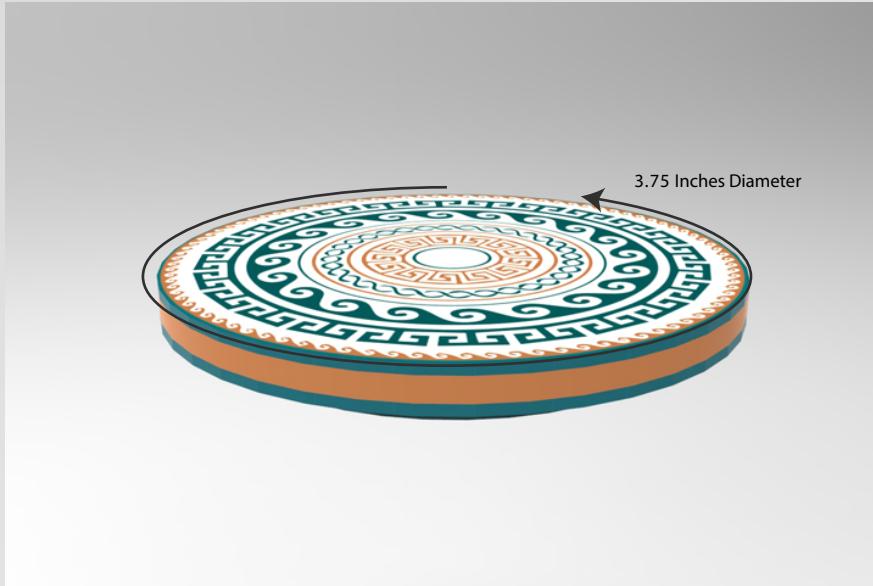

**PROJECT :** Candles With Himalayan White Salt & Wooden Lid

**PRESENTED BY :** Naeem Ahmad  
CEO | Optimum Industries PVT LTD

David Morganstein  
Chief Strategy Officer | Optimum Ind. PVT LTD

**PRODUCT 01 : Candle with Himalayan Salt Jar**  
**3.75 Inches Wide and 4.125 Inches Tall**

**Components : Salt Candle Holder**

Components : Hand Painted Wooden Lid

**PRODUCT 02 : Candle with Himalayan Salt Jar**  
**2.125 Inches Wide and 3.0 Inches Tall**

**Components : Salt Candle Holder**

Components : Hand Painted Wooden Lid

2.125 Inches Diameter

**PRODUCT 03 : Candle with Himalayan Salt Jar**  
**3.75 Inches Wide and 5.5 Inches Tall**

**Components : Salt Candle Holder**

Components : Hand Painted Wooden Lid

**PRODUCT 04 : Candle with Himalayan Salt Jar**  
**2.75 Inches Wide and 4.0 Inches Tall**

**Components : Salt Candle Holder**

**Components : Hand Painted Wooden Lid**

**PRODUCT 05 : Candle with Himalayan Salt Jar**  
**3.875 Inches Wide and 3.075 Inches Tall**

**Components : Salt Candle Holder**