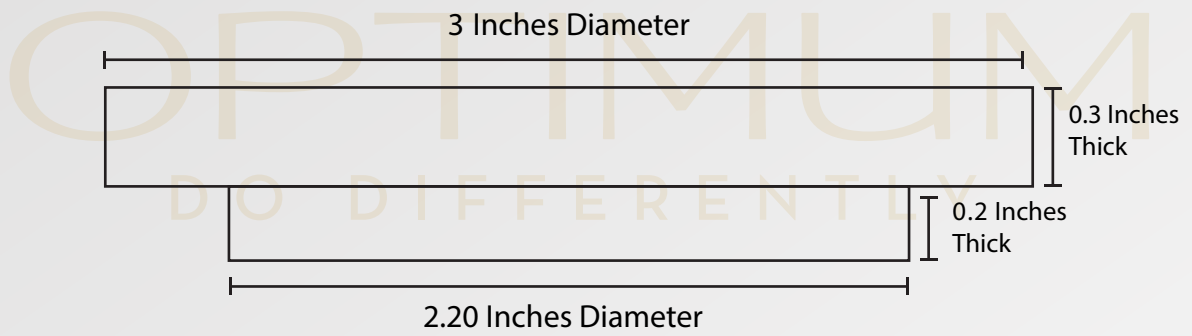

**Components : Salt Candle Holder**

Components : Hand Painted Wooden Lid

**PRODUCT 02 : Candle with Himalayan Salt Jar**  
**2.125 Inches Wide and 3.0 Inches Tall**

**Components : Salt Candle Holder**

Components : Hand Painted Wooden Lid

2.125 Inches Diameter

**PRODUCT 03 : Candle with Himalayan Salt Jar**  
**3.75 Inches Wide and 5.5 Inches Tall**

**Components : Salt Candle Holder**

Components : Hand Painted Wooden Lid

**PRODUCT 04 : Candle with Himalayan Salt Jar**  
**2.75 Inches Wide and 4.0 Inches Tall**

**Components : Salt Candle Holder**

**Components : Hand Painted Wooden Lid**

**PRODUCT 05 : Candle with Himalayan Salt Jar**  
**3.875 Inches Wide and 3.075 Inches Tall**

**Components : Salt Candle Holder**

Components : Hand Painted Wooden Lid

**PRODUCT 06 : Candle with Himalayan Salt Jar**  
**3 Inches Wide and 3.25 Inches Tall**

**Components : Salt Candle Holder**

**Components : Hand Painted Wooden Lid**

**Packaging : Customized Packaging Box**