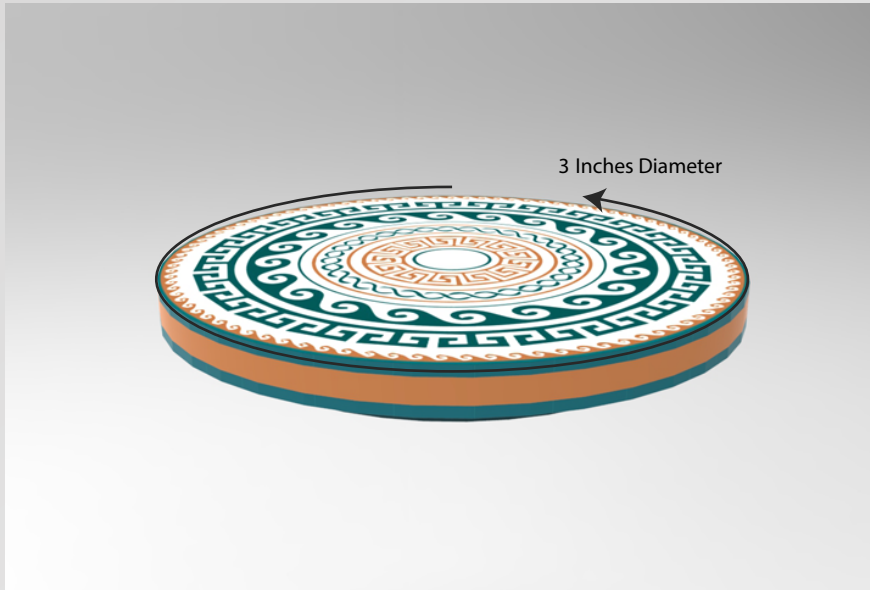

**Components : Salt Candle Holder**

Components : Hand Painted Wooden Lid

**PRODUCT 02 : Candle with Himalayan Salt Jar**  
**2.125 Inches Wide and 3.0 Inches Tall**

**Components : Salt Candle Holder**

Components : Hand Painted Wooden Lid

2.125 Inches Diameter

**PRODUCT 03 : Candle with Himalayan Salt Jar**  
**3.75 Inches Wide and 5.5 Inches Tall**

**Components : Salt Candle Holder**

Components : Hand Painted Wooden Lid

**PRODUCT 04 : Candle with Himalayan Salt Jar**  
**2.75 Inches Wide and 4.0 Inches Tall**

**Components : Salt Candle Holder**

**Components : Hand Painted Wooden Lid**

**PRODUCT 05 : Candle with Himalayan Salt Jar**  
**3.875 Inches Wide and 3.075 Inches Tall**

**Components : Salt Candle Holder**

Components : Hand Painted Wooden Lid

**PRODUCT 06 : Candle with Himalayan Salt Jar**  
**3 Inches Wide and 3.25 Inches Tall**

**Components : Salt Candle Holder**

**Components : Hand Painted Wooden Lid**

**Packaging : Customized Packaging Box**