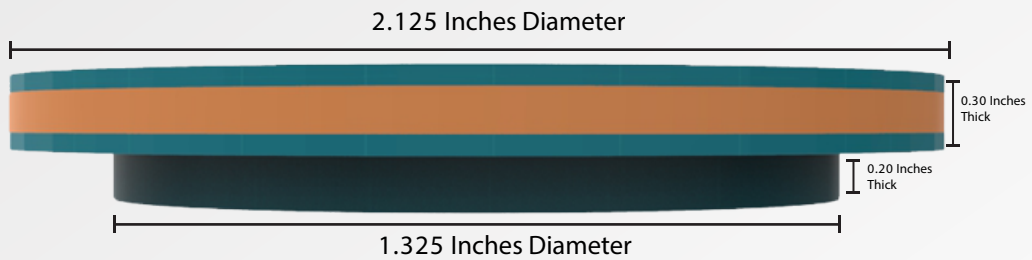

**Components : Salt Candle Holder**

Components : Hand Painted Wooden Lid

**PRODUCT 02 : Candle with Himalayan Salt Jar**  
**2.125 Inches Wide and 3.0 Inches Tall**

**Components : Salt Candle Holder**

Components : Hand Painted Wooden Lid

2.125 Inches Diameter

**PRODUCT 03 : Candle with Himalayan Salt Jar**  
**3.75 Inches Wide and 5.5 Inches Tall**

**Components : Salt Candle Holder**

Components : Hand Painted Wooden Lid

**PRODUCT 04 : Candle with Himalayan Salt Jar**  
**2.75 Inches Wide and 4.0 Inches Tall**

**Components : Salt Candle Holder**

**Components : Hand Painted Wooden Lid**

**PRODUCT 05 : Candle with Himalayan Salt Jar**  
**3.875 Inches Wide and 3.075 Inches Tall**

**Components : Salt Candle Holder**

Components : Hand Painted Wooden Lid

**PRODUCT 06 : Candle with Himalayan Salt Jar**  
**3 Inches Wide and 3.25 Inches Tall**

**Components : Salt Candle Holder**

**Components : Hand Painted Wooden Lid**

**Packaging : Customized Packaging Box**