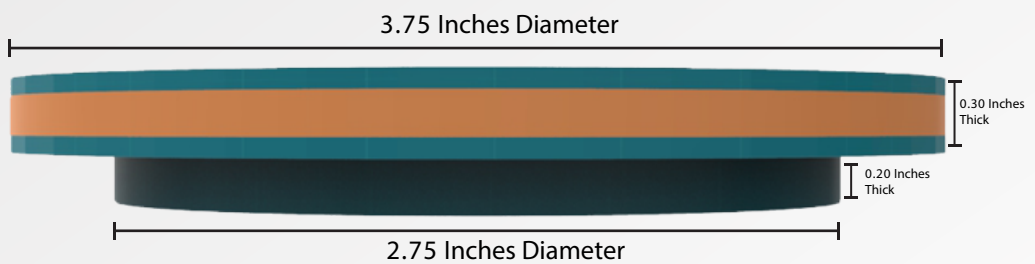

**Components : Salt Candle Holder**

Components : Hand Painted Wooden Lid

**PRODUCT 02 : Candle with Himalayan Salt Jar**  
**2.125 Inches Wide and 3.0 Inches Tall**

**Components : Salt Candle Holder**

Components : Hand Painted Wooden Lid

2.125 Inches Diameter

**PRODUCT 03 : Candle with Himalayan Salt Jar**  
**3.75 Inches Wide and 5.5 Inches Tall**

**Components : Salt Candle Holder**

Components : Hand Painted Wooden Lid

**PRODUCT 04 : Candle with Himalayan Salt Jar**  
**2.75 Inches Wide and 4.0 Inches Tall**

**Components : Salt Candle Holder**

**Components : Hand Painted Wooden Lid**

**PRODUCT 05 : Candle with Himalayan Salt Jar**  
**3.875 Inches Wide and 3.075 Inches Tall**

**Components : Salt Candle Holder**

Components : Hand Painted Wooden Lid

**PRODUCT 06 : Candle with Himalayan Salt Jar**  
**3 Inches Wide and 3.25 Inches Tall**

**Components : Salt Candle Holder**

**Components : Hand Painted Wooden Lid**

**Packaging : Customized Packaging Box**