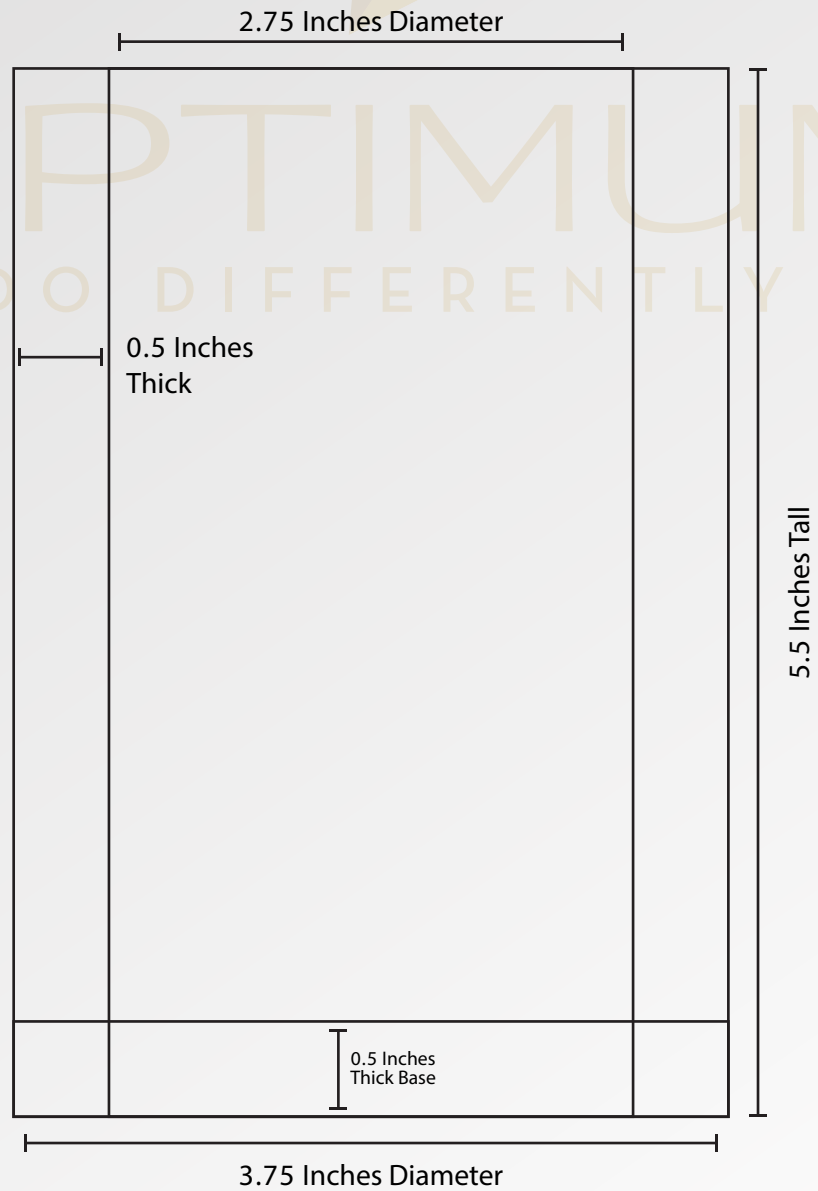

**Components : Salt Candle Holder**

Components : Hand Painted Wooden Lid

**PRODUCT 02 : Candle with Himalayan Salt Jar**  
**2.125 Inches Wide and 3.0 Inches Tall**

**Components : Salt Candle Holder**

Components : Hand Painted Wooden Lid

2.125 Inches Diameter

**PRODUCT 03 : Candle with Himalayan Salt Jar**  
**3.75 Inches Wide and 5.5 Inches Tall**

**Components : Salt Candle Holder**

Components : Hand Painted Wooden Lid

**PRODUCT 04 : Candle with Himalayan Salt Jar**  
**2.75 Inches Wide and 4.0 Inches Tall**

**Components : Salt Candle Holder**

**Components : Hand Painted Wooden Lid**

**PRODUCT 05 : Candle with Himalayan Salt Jar**  
**3.875 Inches Wide and 3.075 Inches Tall**

**Components : Salt Candle Holder**

Components : Hand Painted Wooden Lid

**PRODUCT 06 : Candle with Himalayan Salt Jar**  
**3 Inches Wide and 3.25 Inches Tall**

**Components : Salt Candle Holder**

**Components : Hand Painted Wooden Lid**

**Packaging : Customized Packaging Box**