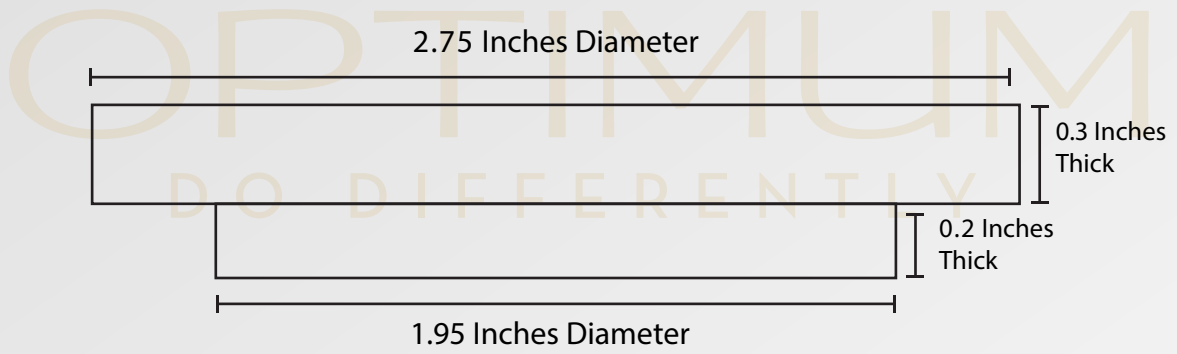

**Components : Salt Candle Holder**

Components : Hand Painted Wooden Lid

**PRODUCT 02 : Candle with Himalayan Salt Jar**  
**2.125 Inches Wide and 3.0 Inches Tall**

**Components : Salt Candle Holder**

Components : Hand Painted Wooden Lid

2.125 Inches Diameter

**PRODUCT 03 : Candle with Himalayan Salt Jar**  
**3.75 Inches Wide and 5.5 Inches Tall**

**Components : Salt Candle Holder**

Components : Hand Painted Wooden Lid

**PRODUCT 04 : Candle with Himalayan Salt Jar**  
**2.75 Inches Wide and 4.0 Inches Tall**

**Components : Salt Candle Holder**

**Components : Hand Painted Wooden Lid**

**PRODUCT 05 : Candle with Himalayan Salt Jar**  
**3.875 Inches Wide and 3.075 Inches Tall**

**Components : Salt Candle Holder**

Components : Hand Painted Wooden Lid

**PRODUCT 06 : Candle with Himalayan Salt Jar**  
**3 Inches Wide and 3.25 Inches Tall**

**Components : Salt Candle Holder**

**Components : Hand Painted Wooden Lid**

**Packaging : Customized Packaging Box**