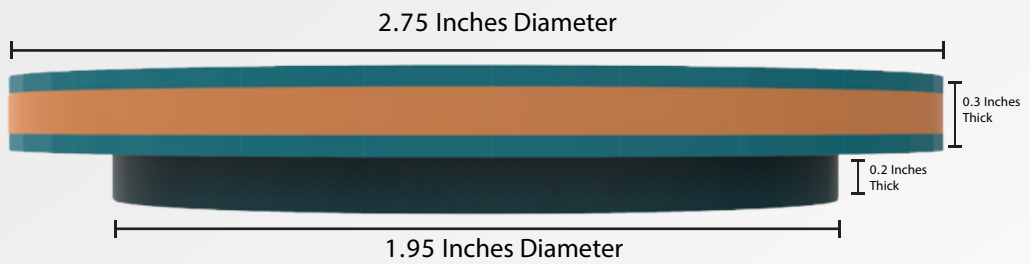

**Components : Salt Candle Holder**

Components : Hand Painted Wooden Lid

**PRODUCT 02 : Candle with Himalayan Salt Jar**  
**2.125 Inches Wide and 3.0 Inches Tall**

**Components : Salt Candle Holder**

Components : Hand Painted Wooden Lid

2.125 Inches Diameter

**PRODUCT 03 : Candle with Himalayan Salt Jar**  
**3.75 Inches Wide and 5.5 Inches Tall**

**Components : Salt Candle Holder**

Components : Hand Painted Wooden Lid

**PRODUCT 04 : Candle with Himalayan Salt Jar**  
**2.75 Inches Wide and 4.0 Inches Tall**

**Components : Salt Candle Holder**

**Components : Hand Painted Wooden Lid**

**PRODUCT 05 : Candle with Himalayan Salt Jar**  
**3.875 Inches Wide and 3.075 Inches Tall**

**Components : Salt Candle Holder**

Components : Hand Painted Wooden Lid

**PRODUCT 06 : Candle with Himalayan Salt Jar**  
**3 Inches Wide and 3.25 Inches Tall**

**Components : Salt Candle Holder**

**Components : Hand Painted Wooden Lid**

**Packaging : Customized Packaging Box**