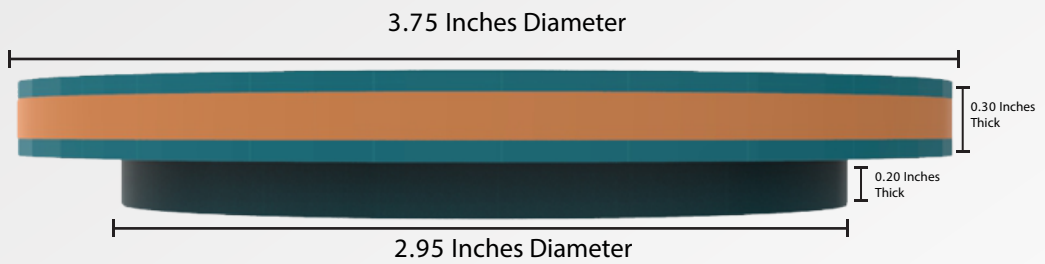

**PROJECT :** Candles With Himalayan White Salt & Wooden Lid

**PRESENTED BY :** Naeem Ahmad  
CEO | Optimum Industries PVT LTD

David Morganstein  
Chief Strategy Officer | Optimum Ind. PVT LTD

**PRODUCT 01 : Candle with Himalayan Salt Jar**  
**3.75 Inches Wide and 4.125 Inches Tall**

**Components : Salt Candle Holder**

Components : Hand Painted Wooden Lid

**PRODUCT 02 : Candle with Himalayan Salt Jar**  
**2.125 Inches Wide and 3.0 Inches Tall**

**Components : Salt Candle Holder**

Components : Hand Painted Wooden Lid

2.125 Inches Diameter

**PRODUCT 03 : Candle with Himalayan Salt Jar**  
**3.75 Inches Wide and 5.5 Inches Tall**

**Components : Salt Candle Holder**

Components : Hand Painted Wooden Lid

**PRODUCT 04 : Candle with Himalayan Salt Jar**  
**2.75 Inches Wide and 4.0 Inches Tall**

**Components : Salt Candle Holder**

**Components : Hand Painted Wooden Lid**

**PRODUCT 05 : Candle with Himalayan Salt Jar**  
**3.875 Inches Wide and 3.075 Inches Tall**

**Components : Salt Candle Holder**