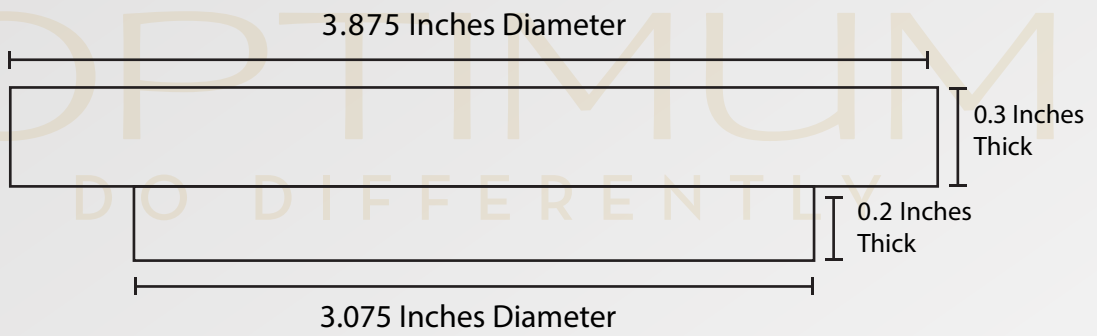

**Components : Salt Candle Holder**

Components : Hand Painted Wooden Lid

**PRODUCT 02 : Candle with Himalayan Salt Jar**  
**2.125 Inches Wide and 3.0 Inches Tall**

**Components : Salt Candle Holder**

Components : Hand Painted Wooden Lid

2.125 Inches Diameter

**PRODUCT 03 : Candle with Himalayan Salt Jar**  
**3.75 Inches Wide and 5.5 Inches Tall**

**Components : Salt Candle Holder**

Components : Hand Painted Wooden Lid

**PRODUCT 04 : Candle with Himalayan Salt Jar**  
**2.75 Inches Wide and 4.0 Inches Tall**

**Components : Salt Candle Holder**

**Components : Hand Painted Wooden Lid**

**PRODUCT 05 : Candle with Himalayan Salt Jar**  
**3.875 Inches Wide and 3.075 Inches Tall**

**Components : Salt Candle Holder**

Components : Hand Painted Wooden Lid

**PRODUCT 06 : Candle with Himalayan Salt Jar**  
**3 Inches Wide and 3.25 Inches Tall**

**Components : Salt Candle Holder**

**Components : Hand Painted Wooden Lid**

**Packaging : Customized Packaging Box**