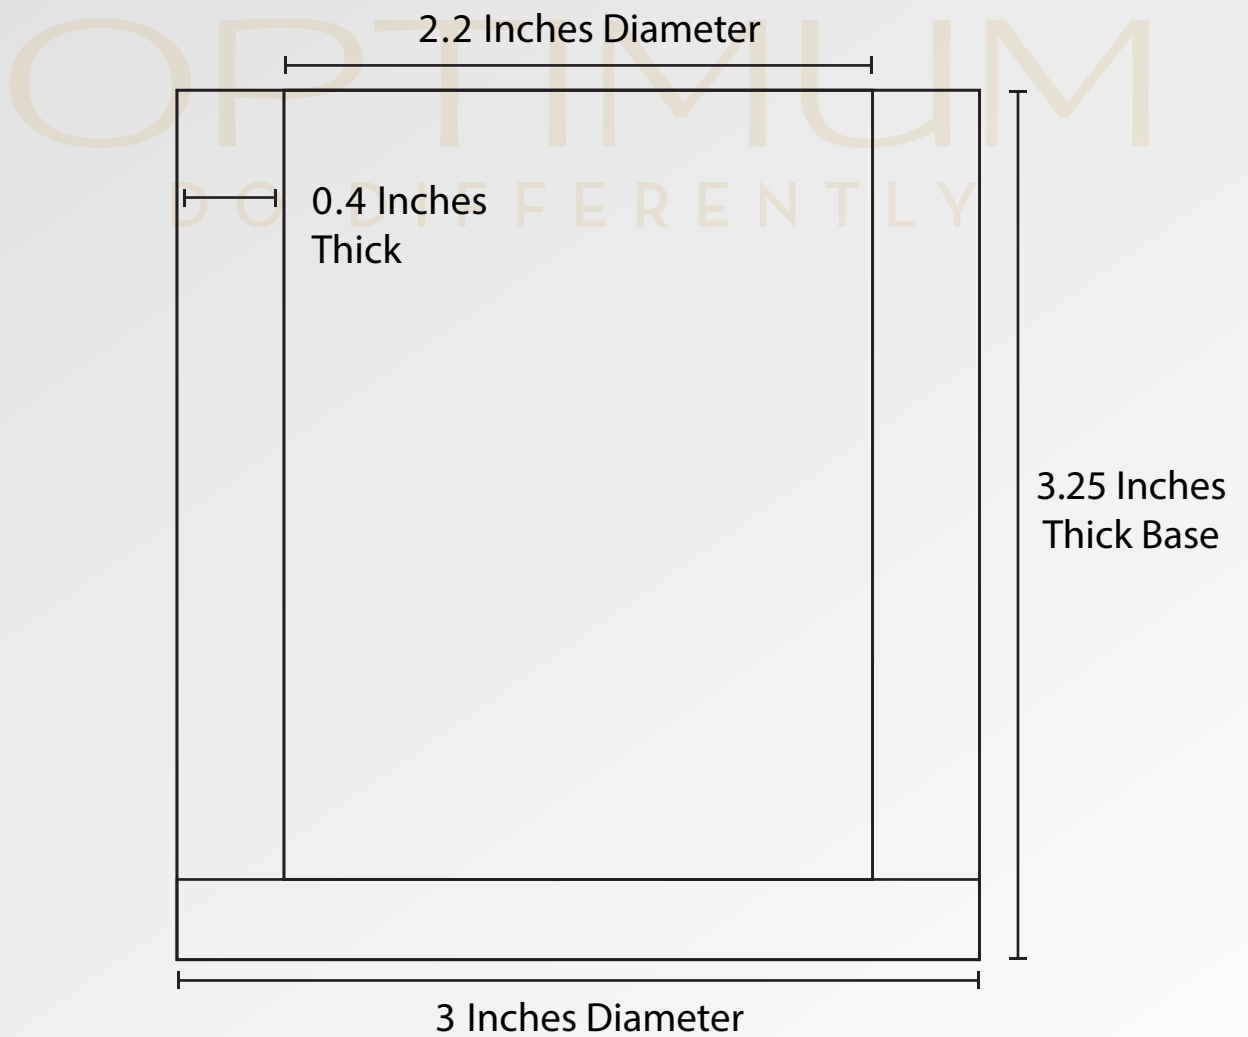

**Components : Salt Candle Holder**

Components : Hand Painted Wooden Lid

**PRODUCT 02 : Candle with Himalayan Salt Jar**  
**2.125 Inches Wide and 3.0 Inches Tall**

**Components : Salt Candle Holder**

Components : Hand Painted Wooden Lid

2.125 Inches Diameter

**PRODUCT 03 : Candle with Himalayan Salt Jar**  
**3.75 Inches Wide and 5.5 Inches Tall**

**Components : Salt Candle Holder**

Components : Hand Painted Wooden Lid

**PRODUCT 04 : Candle with Himalayan Salt Jar**  
**2.75 Inches Wide and 4.0 Inches Tall**

**Components : Salt Candle Holder**

**Components : Hand Painted Wooden Lid**

**PRODUCT 05 : Candle with Himalayan Salt Jar**  
**3.875 Inches Wide and 3.075 Inches Tall**

**Components : Salt Candle Holder**

Components : Hand Painted Wooden Lid

**PRODUCT 06 : Candle with Himalayan Salt Jar**  
**3 Inches Wide and 3.25 Inches Tall**

**Components : Salt Candle Holder**

**Components : Hand Painted Wooden Lid**

**Packaging : Customized Packaging Box**