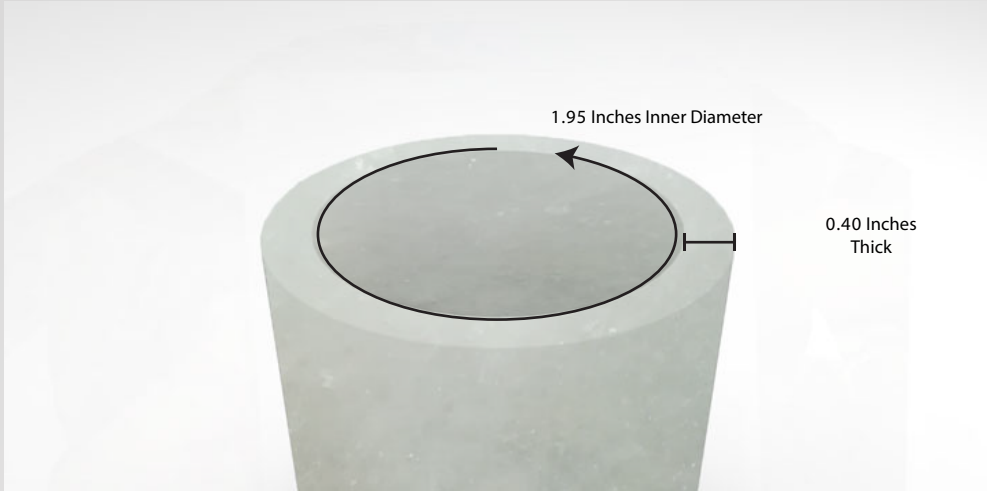

**Components : Salt Candle Holder**

Components : Hand Painted Wooden Lid

**PRODUCT 02 : Candle with Himalayan Salt Jar**  
**2.125 Inches Wide and 3.0 Inches Tall**

**Components : Salt Candle Holder**

Components : Hand Painted Wooden Lid

2.125 Inches Diameter

**PRODUCT 03 : Candle with Himalayan Salt Jar**  
**3.75 Inches Wide and 5.5 Inches Tall**

**Components : Salt Candle Holder**

Components : Hand Painted Wooden Lid

**PRODUCT 04 : Candle with Himalayan Salt Jar**  
**2.75 Inches Wide and 4.0 Inches Tall**

**Components : Salt Candle Holder**

**Components : Hand Painted Wooden Lid**

**PRODUCT 05 : Candle with Himalayan Salt Jar**  
**3.875 Inches Wide and 3.075 Inches Tall**

**Components : Salt Candle Holder**

Components : Hand Painted Wooden Lid

**PRODUCT 06 : Candle with Himalayan Salt Jar**  
**3 Inches Wide and 3.25 Inches Tall**

**Components : Salt Candle Holder**

**Components : Hand Painted Wooden Lid**

**Packaging : Customized Packaging Box**