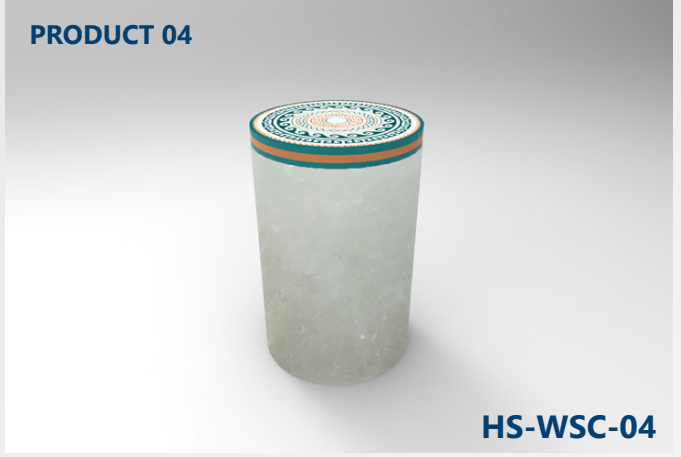

**PROJECT :** Candles With Himalayan White Salt & Wooden Lid

**PRESENTED BY :** Naeem Ahmad  
CEO | Optimum Industries PVT LTD

David Morganstein  
Chief Strategy Officer | Optimum Ind. PVT LTD

**PRODUCT 01 : Candle with Himalayan Salt Jar**  
**3.75 Inches Wide and 4.125 Inches Tall**

**Components : Salt Candle Holder**

Components : Hand Painted Wooden Lid

**PRODUCT 02 : Candle with Himalayan Salt Jar**  
**2.125 Inches Wide and 3.0 Inches Tall**

**Components : Salt Candle Holder**

Components : Hand Painted Wooden Lid

2.125 Inches Diameter

**PRODUCT 03 : Candle with Himalayan Salt Jar**  
**3.75 Inches Wide and 5.5 Inches Tall**

**Components : Salt Candle Holder**

Components : Hand Painted Wooden Lid

**PRODUCT 04 : Candle with Himalayan Salt Jar**  
**2.75 Inches Wide and 4.0 Inches Tall**

**Components : Salt Candle Holder**

**Components : Hand Painted Wooden Lid**

**PRODUCT 05 : Candle with Himalayan Salt Jar**  
**3.875 Inches Wide and 3.075 Inches Tall**

**Components : Salt Candle Holder**